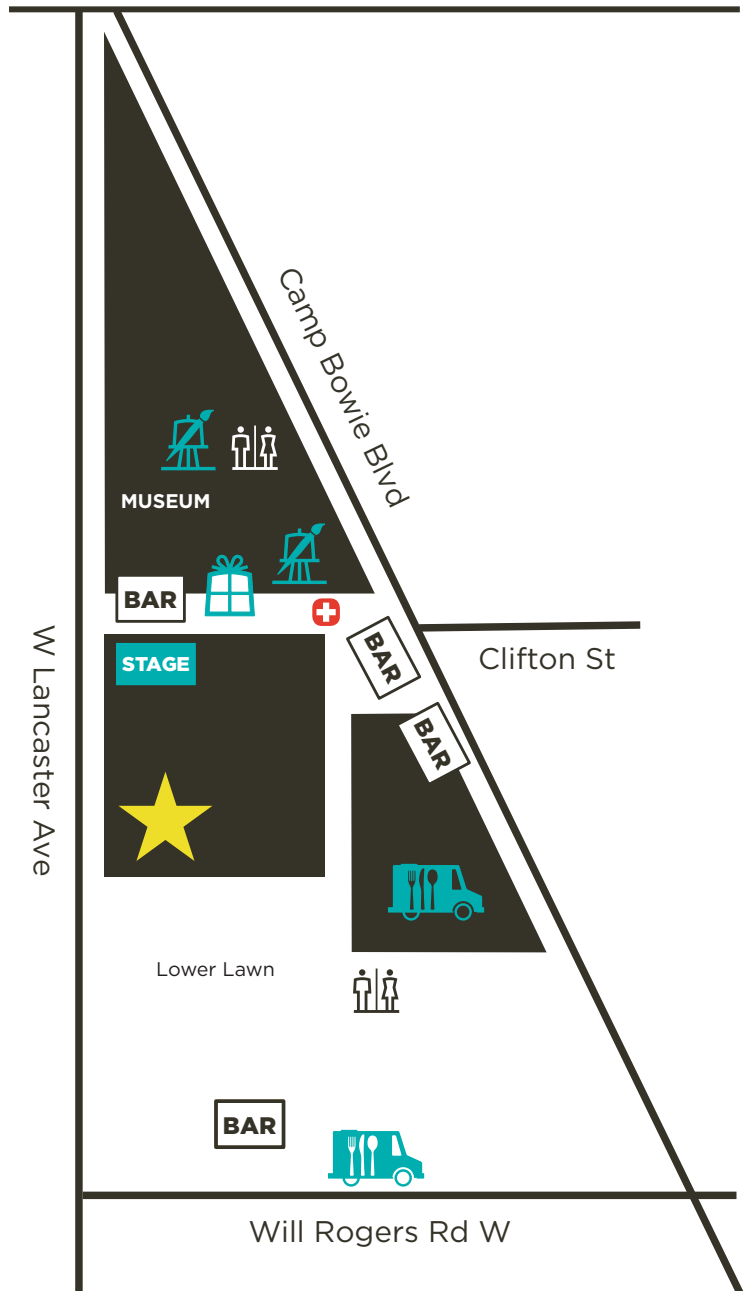

Decorate the cover of a notebook with your own Nevelson-inspired artwork using a variety of stamps.

Exhibition Overview
6-9 p.m. | *The World Outside*

Stop by to chat with a Carter Community Volunteer and learn about the exhibition.

Carter Member Patio
6-10 p.m. | Left of Stage

Enjoy our special members-only patio with free drinks and food. Become a Carter member today at the membership table outside or in the Museum Shop.

Food Trucks & Vendors
6-10 p.m. | Parking Lot & Will Rogers Road

Bring the Carter home with you! Visit the Museum Shop inside to discover more!

6:30 p.m.

Summer Dean
6:30-8 p.m. | Plaza

Dance along to the sweet tunes of Fort Worth's Summer Dean.

8:30 p.m.

Alejandro Escovedo
8:30-10 p.m. | Plaza

Kick back, relax, and listen to celebrated singer-songwriter Alejandro Escovedo.

MAP

Restrooms

Art Making

Pop-Up Museum Shop

First Aid

Food Trucks

Member Patio